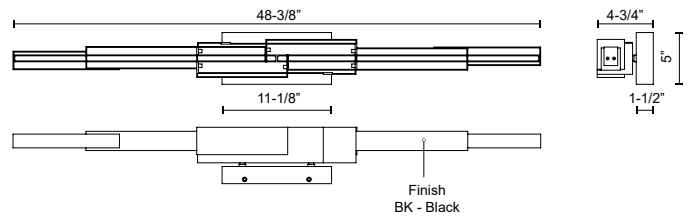

ENZO EW29548

WALL

PROJECT

DESCRIPTION

The Enzo Collection is a modern take on the brilliance of Art-deco design. From the thoughtful details to the contemporary duotone finish, these fixtures are hard to appreciate without being seen in person. The lighting is omni directional, with frosted acrylic diffusers that are spectacular for setting a mood indoors or outdoors

SPECIFICATION DETAILS

Fixture Dimensions	W48-3/8" x H5" x E4-3/4"
Light Source	LED with DC Driver
Wattage	40W
Total Lumens	3300lm
Delivered Lumens	2310lm
Voltage	120V
Color Temperature	3000K
CRI (Ra)	90CRI
Optional Color Temps	2700K - 5000K Available, Minimum Order Quantities Apply
LED Rated Life	50,000 hours
Dimming	100% - 10%, TRIAC or ELV Dimmer (Not Included)
Diffuser Details	White Acrylic
Location	Wet
Illumination Direction	Front/Back
Mounting Style	All Orientation
Canopy Dimensions	W11-1/8" x H5" x E1-1/2"
Paint Finish	BK02

* For custom options, consult factory for details.

* For warranty information, please visit www.kuzcolighting.com/warranty

KUZCO

CANADA: 19054 28TH AVENUE - SURREY, BC V3Z 6M3
USA: 3035 E. LONE MOUNTAIN ROAD - LAS VEGAS, NV 89081

WWW.KUZCOLIGHTING.COM

© 2023 KUZCO LIGHTING. ALL RIGHTS RESERVED.

COMMENT